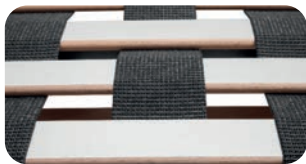

PERLA RELAX

AN ADJUSTABLE BOXSPRING MODEL WITH THE COVER LOOK

• New belt technology. Traditional padding craftsmanship freshly interpreted with the belt spring base.