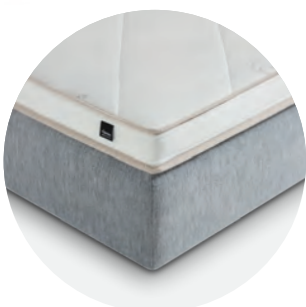

Layer principle

The Goldspring X TEX upper bed is combined with a loose topper.

TECHNICAL DATA

Total height of mattress:
30 cm with integrated topper
Core height: 22 cm

CORE

Goldspring X Swiss core
Available in four degrees of hardness.

INTEGRATED TOPPER (IT)

Integrated topper in a quilted double layer (Oeko-Tex); easily removable by zip. With a 20 mm Smartcell core and HealthGuard comfort fibre. Washable at up to 60 °C (gentle cycle).

LINING

400 g HealthGuard comfort fibre;
20 mm Smartcell core.

MATTRESS AND IT DRESS

White double layer (Oeko-Tex); velvety comfort and aesthetic look; cover with fine linen piping.

Please note: also available for double beds as a Superspring Topper PLUS (Superspring Topper brochure).

TECHNICAL DATA

Total height of mattress: 23 cm
Core height: 22 cm

CORE

Goldspring X Swiss core
Available in four degrees of hardness.

MATTRESS DRESS

Textile covering with precise detailing: upholstered look with a frame design. Breathable cover sheet with zip and anti-slip surface.

Please note: the riposa Boxspring line is manufactured entirely by hand. Slight sizing differences may therefore occur.